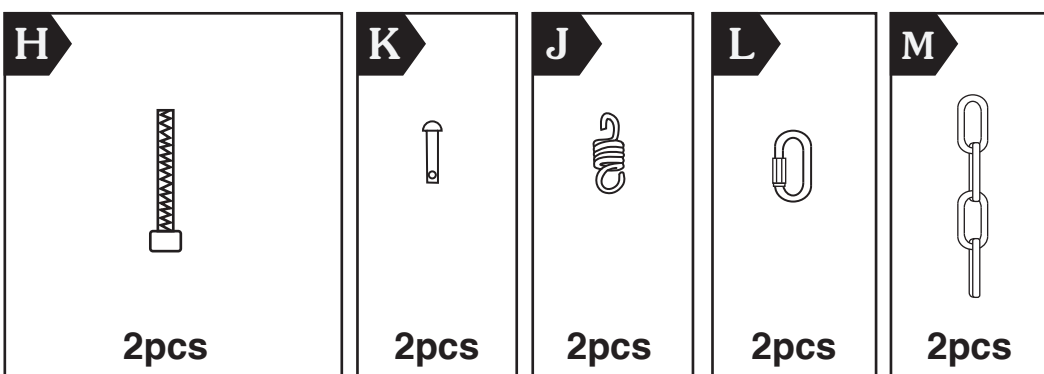

9716KD3

PE KD DOUBLE HANGING CHAIR

Base accessory

1

1pc

2

1pc

3

2pcs

4

2pcs

5

2pcs

6

1pc

7