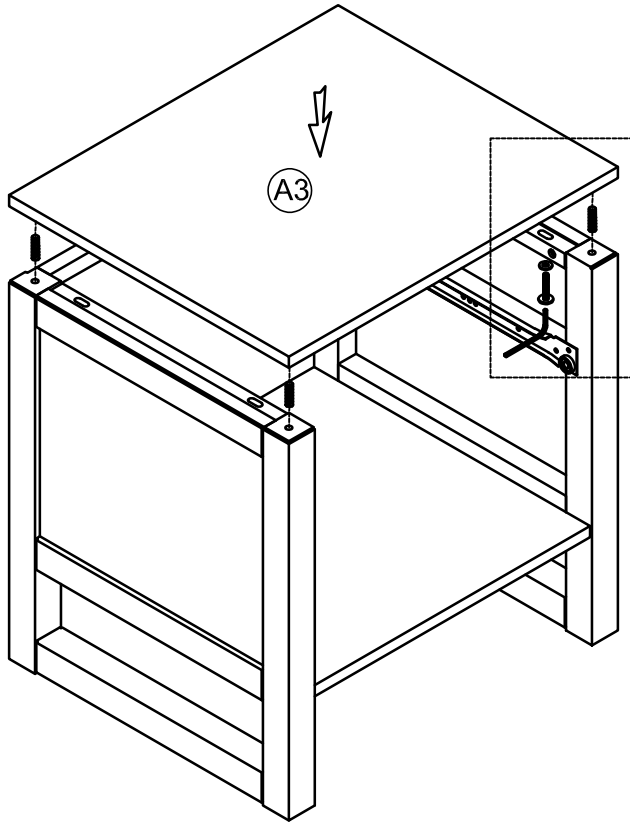

# Hardware List (Box 1-WF295306)

<p>1</p>  <p>Ø1/4" x 30 mm Hex-Head bolts 4pcs</p>	<p>2</p>  <p>Ø8 x 30 mm Wood dowel 8pcs</p>	<p>3</p>  <p>4pcs</p>
<p>4</p>  <p>4pcs</p>	<p>5</p>  <p>6pcs</p>	<p>6</p>  <p>M4 x 30 mm Wood Screws 9pcs</p>
<p>7</p>  <p>M4 x 15 mm Wood Screws 9pcs</p>	<p>8</p>  <p>M4 x 25 mm Wood Screws 1pc</p>	<p>9</p>  <p>Handle Wood 1pc</p>
<p>10</p>  <p>Allen Key 1pc</p>	 <p><b>Assembly Tools Required (Not Included)</b></p>	

# ASSEMBLY INSTRUCTION

**STEP1:** Following below illustration.

**STEP2:** Following below illustration.

**STEP3:** Following below illustration.

**STEP4:** Following below illustration.

**STEP5:** Following below illustration.

9		8	
	1(pc)		1(pc)
		6	
			4(pcs)

**STEP6:** Following below illustration.

6	
	5(pcs)

**STEP7:** Following below illustration.