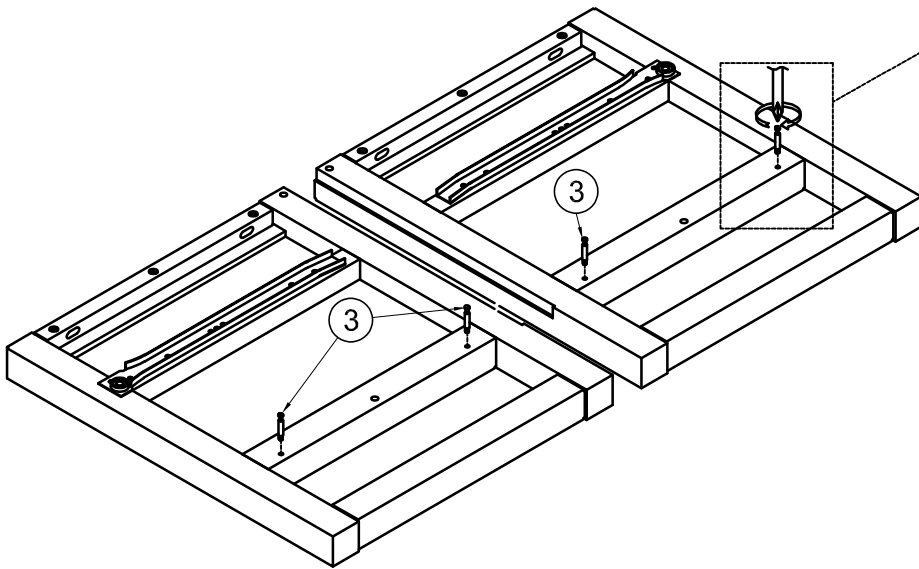

STEP1: Following below illustration.

STEP2: Following below illustration.