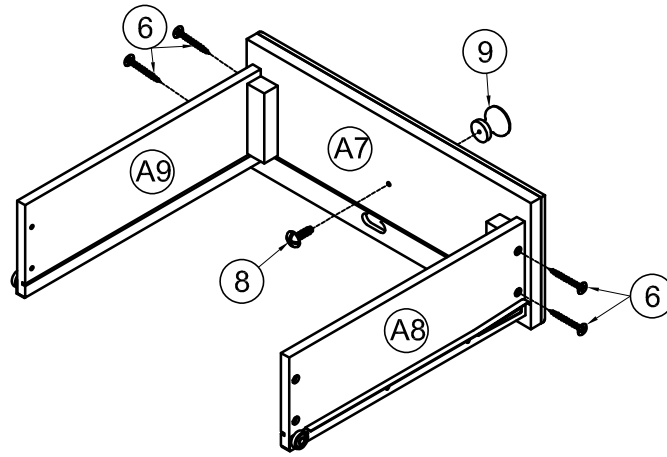

# Hardware List (Box 1-WF295306)

<p>1</p>  <p>Ø1/4" x 30 mm Hex-Head bolts 4pcs</p>	<p>2</p>  <p>Ø8 x 30 mm Wood dowel 8pcs</p>	<p>3</p>  <p>4pcs</p>
<p>4</p>  <p>4pcs</p>	<p>5</p>  <p>6pcs</p>	<p>6</p>  <p>M4 x 30 mm Wood Screws 9pcs</p>
<p>7</p>  <p>M4 x 15 mm Wood Screws 9pcs</p>	<p>8</p>  <p>M4 x 25 mm Wood Screws 1pc</p>	<p>9</p>  <p>Handle Wood 1pc</p>
<p>10</p>  <p>Allen Key 1pc</p>	 <p><b>Assembly Tools Required (Not Included)</b></p>	

# ASSEMBLY INSTRUCTION

**STEP1:** Following below illustration.

**STEP2:** Following below illustration.

**STEP3:** Following below illustration.

**STEP4:** Following below illustration.

**STEP5:** Following below illustration.

9		8	
	1(pc)		1(pc)
		6	
			4(pcs)

**STEP6:** Following below illustration.

6	
	5(pcs)

**STEP7:** Following below illustration.