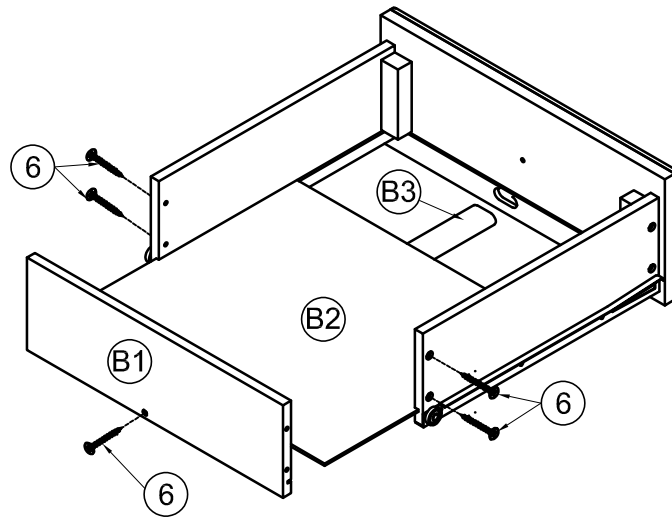

# Hardware List (Box 1-WF295306)

<p>1</p>  <p>Ø1/4" x 30 mm Hex-Head bolts 4pcs</p>	<p>2</p>  <p>Ø8 x 30 mm Wood dowel 8pcs</p>	<p>3</p>  <p>4pcs</p>
<p>4</p>  <p>4pcs</p>	<p>5</p>  <p>6pcs</p>	<p>6</p>  <p>M4 x 30 mm Wood Screws 9pcs</p>
<p>7</p>  <p>M4 x 15 mm Wood Screws 9pcs</p>	<p>8</p>  <p>M4 x 25 mm Wood Screws 1pc</p>	<p>9</p>  <p>Handle Wood 1pc</p>
<p>10</p>  <p>Allen Key 1pc</p>	 <p><b>Assembly Tools Required (Not Included)</b></p>	

# ASSEMBLY INSTRUCTION

**STEP1:** Following below illustration.

**STEP2:** Following below illustration.

**STEP3:** Following below illustration.

**STEP4:** Following below illustration.

**STEP5:** Following below illustration.

9		8	
	1(pc)		1(pc)
		6	
			4(pcs)

**STEP6:** Following below illustration.

6	
	5(pcs)

**STEP7:** Following below illustration.