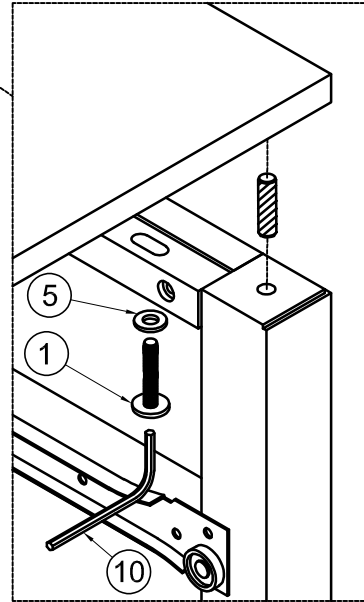

# Hardware List (Box 1-WF295306)

<p>1</p>  <p>Ø1/4" x 30 mm Hex-Head bolts 4pcs</p>	<p>2</p>  <p>Ø8 x 30 mm Wood dowel 8pcs</p>	<p>3</p>  <p>4pcs</p>
<p>4</p>  <p>4pcs</p>	<p>5</p>  <p>6pcs</p>	<p>6</p>  <p>M4 x 30 mm Wood Screws 9pcs</p>
<p>7</p>  <p>M4 x 15 mm Wood Screws 9pcs</p>	<p>8</p>  <p>M4 x 25 mm Wood Screws 1pc</p>	<p>9</p>  <p>Handle Wood 1pc</p>
<p>10</p>  <p>Allen Key 1pc</p>	 <p><b>Assembly Tools Required (Not Included)</b></p>	

# ASSEMBLY INSTRUCTION

**STEP1:** Following below illustration.

**STEP2:** Following below illustration.

**STEP3:** Following below illustration.

**STEP4:** Following below illustration.

**STEP5:** Following below illustration.

9		8	
	1(pc)		1(pc)
		6	
			4(pcs)

**STEP6:** Following below illustration.

6	
	5(pcs)

**STEP7:** Following below illustration.