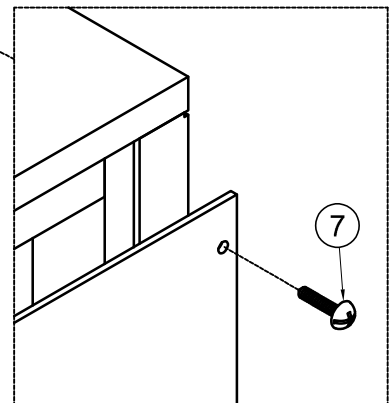

# Hardware List (Box 1-WF295306)

<p>1</p>  <p>Ø1/4" x 30 mm Hex-Head bolts 4pcs</p>	<p>2</p>  <p>Ø8 x 30 mm Wood dowel 8pcs</p>	<p>3</p>  <p>4pcs</p>
<p>4</p>  <p>4pcs</p>	<p>5</p>  <p>6pcs</p>	<p>6</p>  <p>M4 x 30 mm Wood Screws 9pcs</p>
<p>7</p>  <p>M4 x 15 mm Wood Screws 9pcs</p>	<p>8</p>  <p>M4 x 25 mm Wood Screws 1pc</p>	<p>9</p>  <p>Handle Wood 1pc</p>
<p>10</p>  <p>Allen Key 1pc</p>	 <p><b>Assembly Tools Required (Not Included)</b></p>	

# ASSEMBLY INSTRUCTION

**STEP1:** Following below illustration.

**STEP2:** Following below illustration.

**STEP3:** Following below illustration.

**STEP4:** Following below illustration.

**STEP5:** Following below illustration.