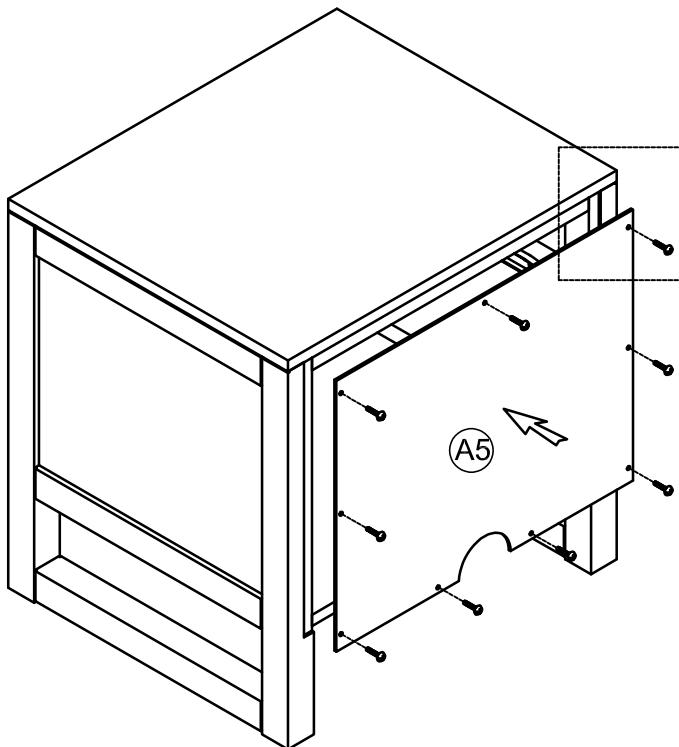

# Hardware List (Box 1-WF295306)

<p>1</p>  <p>Ø1/4" x 30 mm Hex-Head bolts 4pcs</p>	<p>2</p>  <p>Ø8 x 30 mm Wood dowel 8pcs</p>	<p>3</p>  <p>4pcs</p>
<p>4</p>  <p>4pcs</p>	<p>5</p>  <p>6pcs</p>	<p>6</p>  <p>M4 x 30 mm Wood Screws 9pcs</p>
<p>7</p>  <p>M4 x 15 mm Wood Screws 9pcs</p>	<p>8</p>  <p>M4 x 25 mm Wood Screws 1pc</p>	<p>9</p>  <p>Handle Wood 1pc</p>
<p>10</p>  <p>Allen Key 1pc</p>	 <p><b>Assembly Tools Required (Not Included)</b></p>	

# ASSEMBLY INSTRUCTION

**STEP1:** Following below illustration.

**STEP2:** Following below illustration.

**STEP3:** Following below illustration.

**STEP4:** Following below illustration.

**STEP5:** Following below illustration.