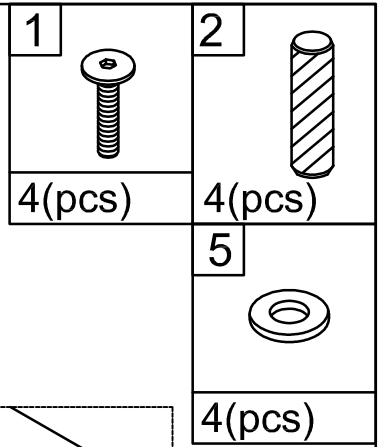

# Part List & Hardware List (Box 1-WF295306)

A1

Left frame- 1pc

A2

Right frame- 1pc

A3

Top Panel-1pc

A4

# Hardware List (Box 1-WF295306)

<p>1</p>  <p>Ø1/4" x 30 mm Hex-Head bolts 4pcs</p>	<p>2</p>  <p>Ø8 x 30 mm Wood dowel 8pcs</p>	<p>3</p>  <p>4pcs</p>
<p>4</p>  <p>4pcs</p>	<p>5</p>  <p>6pcs</p>	<p>6</p>  <p>M4 x 30 mm Wood Screws 9pcs</p>
<p>7</p>  <p>M4 x 15 mm Wood Screws 9pcs</p>	<p>8</p>  <p>M4 x 25 mm Wood Screws 1pc</p>	<p>9</p>  <p>Handle Wood 1pc</p>
<p>10</p>  <p>Allen Key 1pc</p>	 <p><b>Assembly Tools Required (Not Included)</b></p>	

# ASSEMBLY INSTRUCTION

**STEP1:** Following below illustration.

**STEP2:** Following below illustration.

**STEP3:** Following below illustration.

**STEP4:** Following below illustration.

**STEP5:** Following below illustration.

9		8	
	1(pc)		1(pc)
		6	
			4(pcs)

**STEP6:** Following below illustration.

6	
	5(pcs)

**STEP7:** Following below illustration.