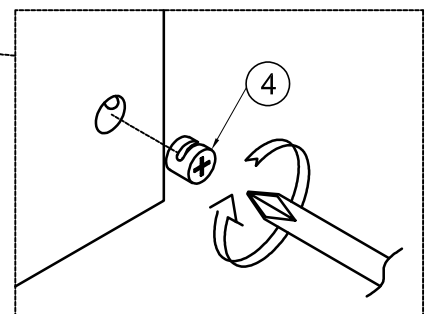

# Hardware List (Box 1-WF295306)

<p>1</p>  <p>Ø1/4" x 30 mm Hex-Head bolts 4pcs</p>	<p>2</p>  <p>Ø8 x 30 mm Wood dowel 8pcs</p>	<p>3</p>  <p>4pcs</p>
<p>4</p>  <p>4pcs</p>	<p>5</p>  <p>6pcs</p>	<p>6</p>  <p>M4 x 30 mm Wood Screws 9pcs</p>
<p>7</p>  <p>M4 x 15 mm Wood Screws 9pcs</p>	<p>8</p>  <p>M4 x 25 mm Wood Screws 1pc</p>	<p>9</p>  <p>Handle Wood 1pc</p>
<p>10</p>  <p>Allen Key 1pc</p>	 <p><b>Assembly Tools Required (Not Included)</b></p>	

# ASSEMBLY INSTRUCTION

**STEP1:** Following below illustration.

**STEP2:** Following below illustration.

**STEP3:** Following below illustration.

**STEP4:** Following below illustration.

**STEP5:** Following below illustration.