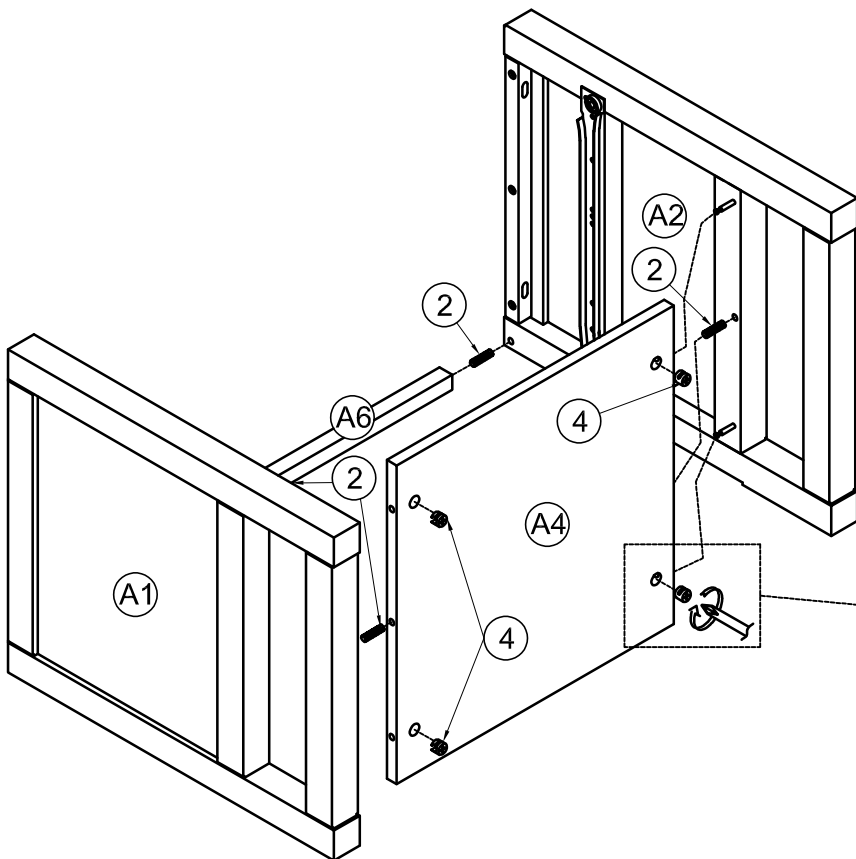

# Hardware List (Box 1-WF295306)

<p>1</p>  <p>Ø1/4" x 30 mm Hex-Head bolts 4pcs</p>	<p>2</p>  <p>Ø8 x 30 mm Wood dowel 8pcs</p>	<p>3</p>  <p>4pcs</p>
<p>4</p>  <p>4pcs</p>	<p>5</p>  <p>6pcs</p>	<p>6</p>  <p>M4 x 30 mm Wood Screws 9pcs</p>
<p>7</p>  <p>M4 x 15 mm Wood Screws 9pcs</p>	<p>8</p>  <p>M4 x 25 mm Wood Screws 1pc</p>	<p>9</p>  <p>Handle Wood 1pc</p>
<p>10</p>  <p>Allen Key 1pc</p>	 <p><b>Assembly Tools Required (Not Included)</b></p>	

# ASSEMBLY INSTRUCTION

**STEP1:** Following below illustration.

**STEP2:** Following below illustration.

**STEP3:** Following below illustration.

**STEP4:** Following below illustration.

**STEP5:** Following below illustration.