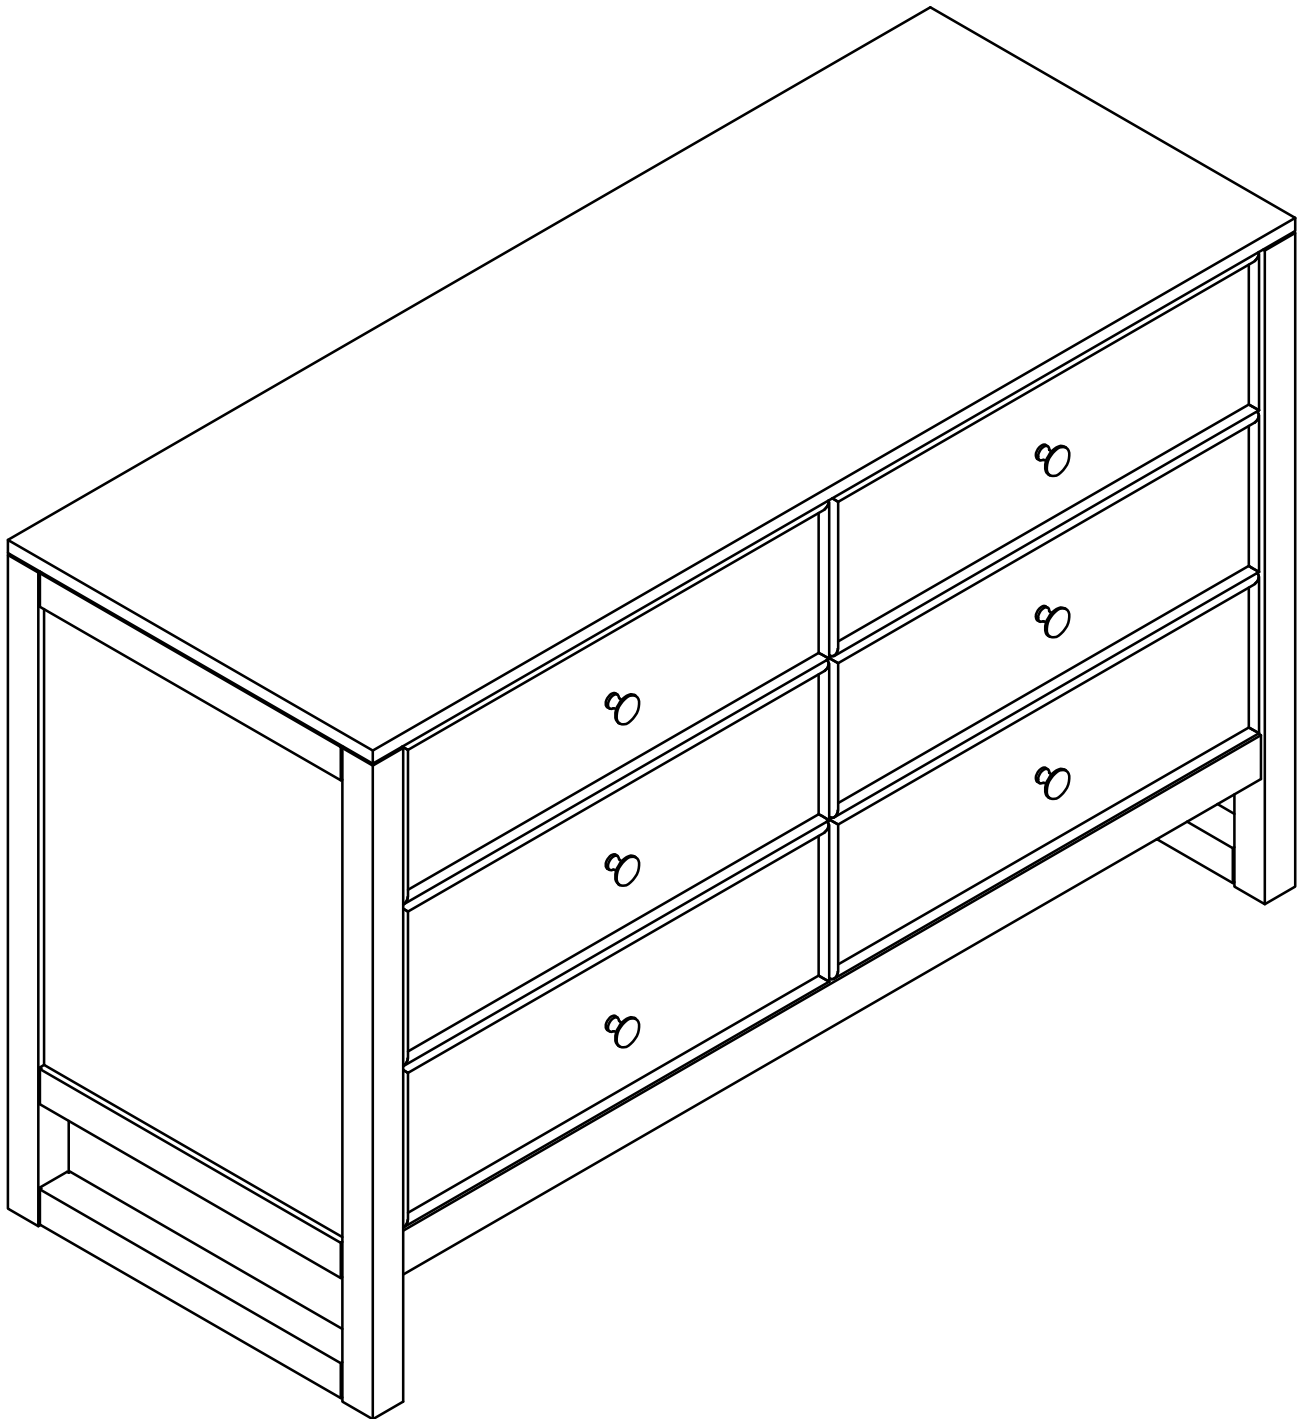

ASSEMBLY INSTRUCTION

SKU CODE: (WF295307)

Part List & Hardware List (Box 1-WF295307)

A1

Left frame- 1pc

A2

Right frame- 1pc

A3

Top Panel-1pc

A4

WoodBar-1pc

A5

Back panel-2pcs

A6

WoodBar-1pc

A7

Left front -3pcs

A8

Right front -3pcs

A9

Drawer Left-6pcs

B1

Drawer Right-6pcs

B2