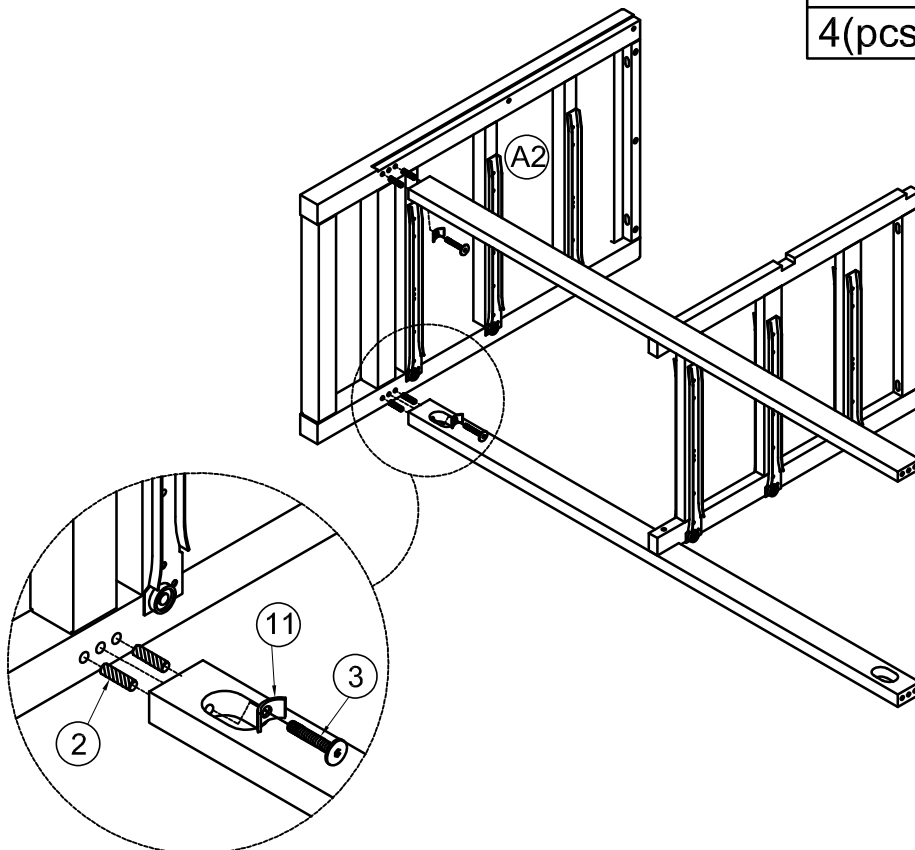

WoodBar-2pcs

Hardware List (Box 1-WF295307)

<p>1</p>  <p>Ø1/4" x 30 mm Hex-Head bolts 4pcs</p>	<p>2</p>  <p>Ø8 x 30 mm Wood dowel 17pcs</p>	<p>3</p>  <p>Ø1/4" x 45 mm Hex-Head bolts 5pcs</p>
<p>4</p>  <p>Ø1/4" x 50 mm Hex-Head bolts 3pcs</p>	<p>5</p>  <p>8pcs</p>	<p>6</p>  <p>M4 x 30 mm Wood Screws 60pcs</p>
<p>7</p>  <p>M4 x 15 mm Wood Screws 17pcs</p>	<p>8</p>  <p>M4 x 25 mm Wood Screws 6pcs</p>	<p>9</p>  <p>Handle Wood 6pcs</p>
<p>10</p>  <p>Allen Key 1pc</p>	<p>11</p>  <p>4pcs</p>	

Assembly Tools Required (Not Included)

ASSEMBLY INSTRUCTION

STEP1: Following below illustration.

5	3	4
		
2(pcs)	1(pc)	1(pc)

STEP2: Following below illustration.

2	11	3
		
4(pcs)	2(pcc)	2(pcs)

STEP3: Following below illustration.

2		11		3	
8(pcs)		2(pcc)		2(pcs)	

STEP4: Following below illustration.

1		2	
4(pcs)		5(pcs)	
4		5	
2(pcs)		6(pcs)	

STEP5: Following below illustration.

6(pcs)

STEP6: Following below illustration.

17(pcs)

STEP7 x 3: Following below illustration.