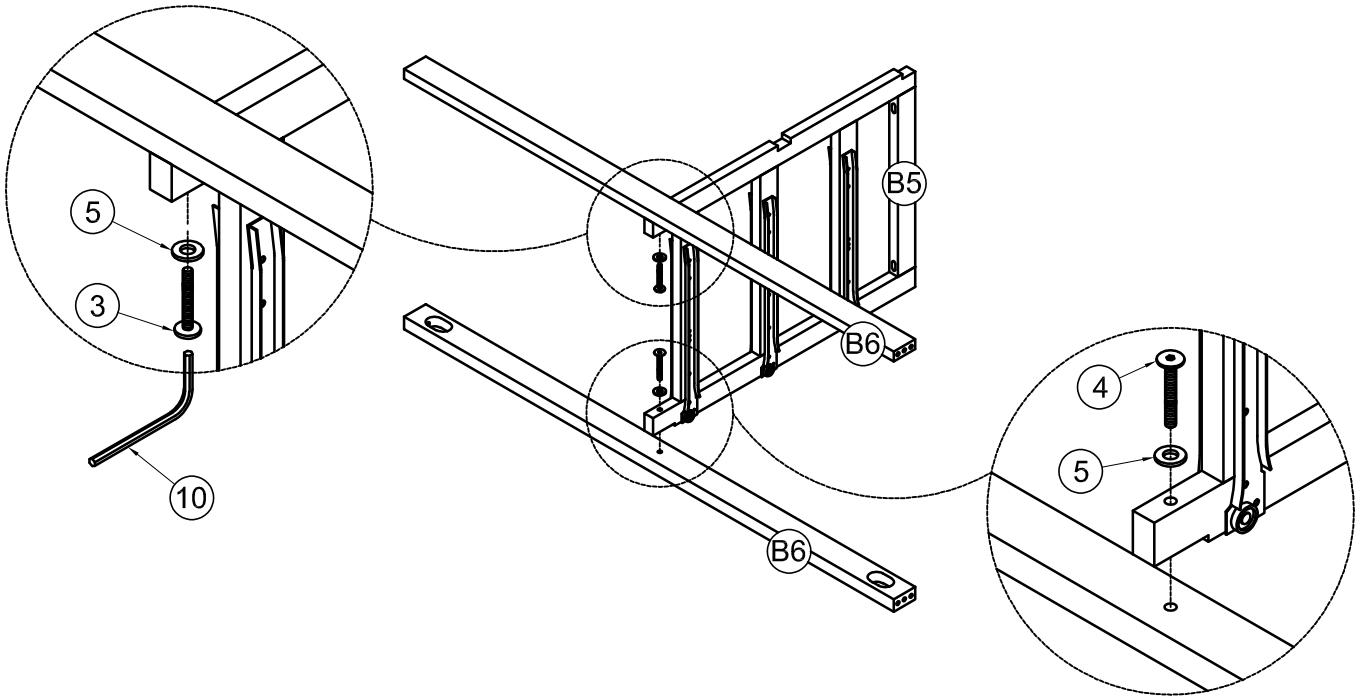

WoodBar-2pcs

Hardware List (Box 1-WF295307)

<p>1</p>  <p>Ø1/4" x 30 mm Hex-Head bolts 4pcs</p>	<p>2</p>  <p>Ø8 x 30 mm Wood dowel 17pcs</p>	<p>3</p>  <p>Ø1/4" x 45 mm Hex-Head bolts 5pcs</p>
<p>4</p>  <p>Ø1/4" x 50 mm Hex-Head bolts 3pcs</p>	<p>5</p>  <p>8pcs</p>	<p>6</p>  <p>M4 x 30 mm Wood Screws 60pcs</p>
<p>7</p>  <p>M4 x 15 mm Wood Screws 17pcs</p>	<p>8</p>  <p>M4 x 25 mm Wood Screws 6pcs</p>	<p>9</p>  <p>Handle Wood 6pcs</p>
<p>10</p>  <p>Allen Key 1pc</p>	<p>11</p>  <p>4pcs</p>	

Assembly Tools Required (Not Included)

ASSEMBLY INSTRUCTION

STEP1: Following below illustration.

5	3	4
		
2(pcs)	1(pc)	1(pc)

STEP2: Following below illustration.

2	11	3
		
4(pcs)	2(pcc)	2(pcs)

STEP3: Following below illustration.