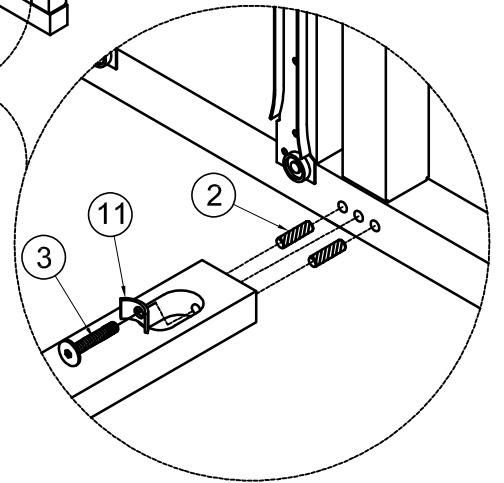

WoodBar-2pcs

Hardware List (Box 1-WF295307)

<p>1</p>  <p>Ø1/4" x 30 mm Hex-Head bolts 4pcs</p>	<p>2</p>  <p>Ø8 x 30 mm Wood dowel 17pcs</p>	<p>3</p>  <p>Ø1/4" x 45 mm Hex-Head bolts 5pcs</p>
<p>4</p>  <p>Ø1/4" x 50 mm Hex-Head bolts 3pcs</p>	<p>5</p>  <p>8pcs</p>	<p>6</p>  <p>M4 x 30 mm Wood Screws 60pcs</p>
<p>7</p>  <p>M4 x 15 mm Wood Screws 17pcs</p>	<p>8</p>  <p>M4 x 25 mm Wood Screws 6pcs</p>	<p>9</p>  <p>Handle Wood 6pcs</p>
<p>10</p>  <p>Allen Key 1pc</p>	<p>11</p>  <p>4pcs</p>	

Assembly Tools Required (Not Included)

ASSEMBLY INSTRUCTION

STEP1: Following below illustration.

5	3	4
		
2(pcs)	1(pc)	1(pc)

STEP2: Following below illustration.

2	11	3
		
4(pcs)	2(pcc)	2(pcs)

STEP3: Following below illustration.

2		11		3	
8(pcs)		2(pcc)		2(pcs)	

STEP4: Following below illustration.

1		2	
4(pcs)		5(pcs)	
4		5	
2(pcs)		6(pcs)	

STEP5: Following below illustration.

6(pcs)

STEP6: Following below illustration.

17(pcs)

STEP7 x 3: Following below illustration.