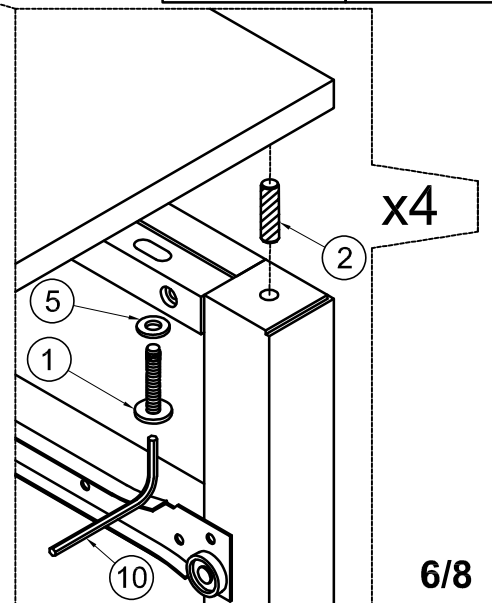

WoodBar-2pcs

Hardware List (Box 1-WF295307)

<p>1</p>  <p>Ø1/4" x 30 mm Hex-Head bolts 4pcs</p>	<p>2</p>  <p>Ø8 x 30 mm Wood dowel 17pcs</p>	<p>3</p>  <p>Ø1/4" x 45 mm Hex-Head bolts 5pcs</p>
<p>4</p>  <p>Ø1/4" x 50 mm Hex-Head bolts 3pcs</p>	<p>5</p>  <p>8pcs</p>	<p>6</p>  <p>M4 x 30 mm Wood Screws 60pcs</p>
<p>7</p>  <p>M4 x 15 mm Wood Screws 17pcs</p>	<p>8</p>  <p>M4 x 25 mm Wood Screws 6pcs</p>	<p>9</p>  <p>Handle Wood 6pcs</p>
<p>10</p>  <p>Allen Key 1pc</p>	<p>11</p>  <p>4pcs</p>	

Assembly Tools Required (Not Included)

ASSEMBLY INSTRUCTION

STEP1: Following below illustration.

5	3	4
		
2(pcs)	1(pc)	1(pc)

STEP2: Following below illustration.

2	11	3
		
4(pcs)	2(pcc)	2(pcs)

STEP3: Following below illustration.

2		11		3	
8(pcs)		2(pcc)		2(pcs)	

STEP4: Following below illustration.

1		2	
4(pcs)		5(pcs)	
4		5	
2(pcs)		6(pcs)	

STEP5: Following below illustration.

6(pcs)

STEP6: Following below illustration.

17(pcs)

STEP7 x 3: Following below illustration.