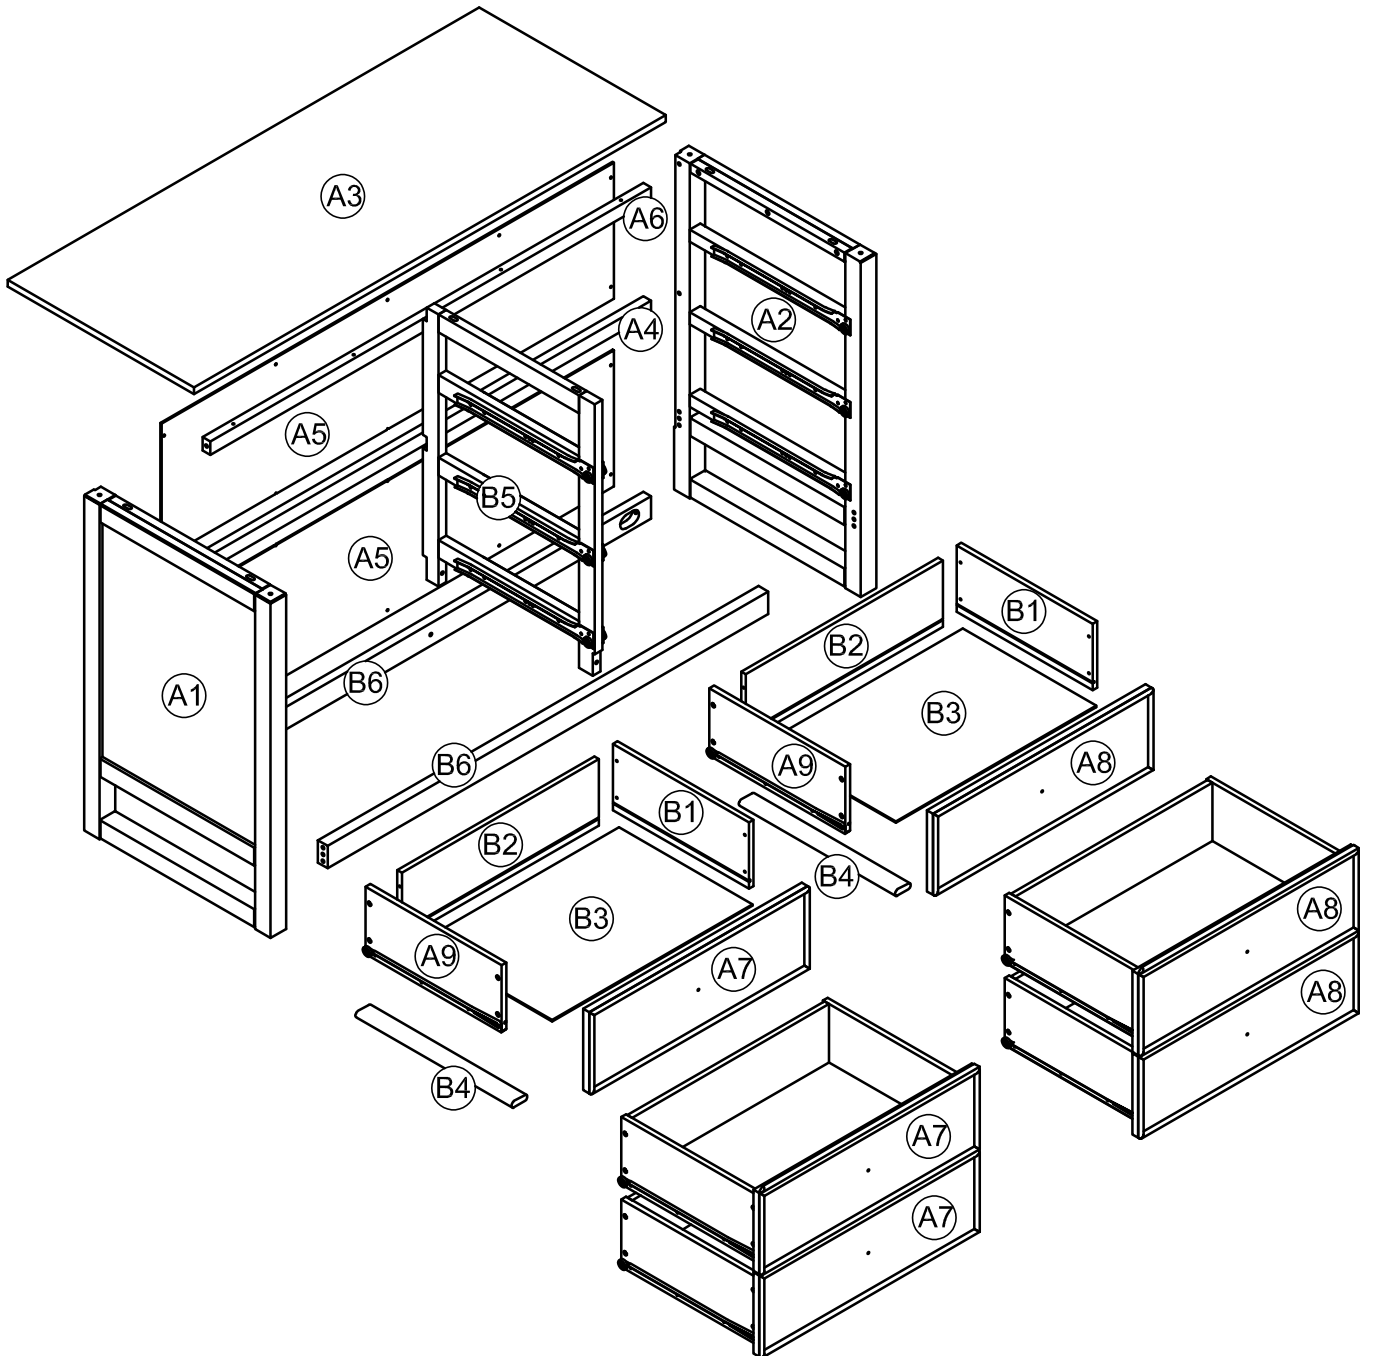

Drawer Rear-6pcs

B3

Drawer Bottom Panels-6pcs

B4

WoodBar-6pcs

B5

Center frame- 1pc

B6

WoodBar-2pcs

Hardware List (Box 1-WF295307)

<p>1</p>  <p>Ø1/4" x 30 mm Hex-Head bolts 4pcs</p>	<p>2</p>  <p>Ø8 x 30 mm Wood dowel 17pcs</p>	<p>3</p>  <p>Ø1/4" x 45 mm Hex-Head bolts 5pcs</p>
<p>4</p>  <p>Ø1/4" x 50 mm Hex-Head bolts 3pcs</p>	<p>5</p>  <p>8pcs</p>	<p>6</p>  <p>M4 x 30 mm Wood Screws 60pcs</p>
<p>7</p>  <p>M4 x 15 mm Wood Screws 17pcs</p>	<p>8</p>  <p>M4 x 25 mm Wood Screws 6pcs</p>	<p>9</p>  <p>Handle Wood 6pcs</p>
<p>10</p>  <p>Allen Key 1pc</p>	<p>11</p>  <p>4pcs</p>	

Assembly Tools Required (Not Included)

ASSEMBLY INSTRUCTION

STEP1: Following below illustration.

5	3	4
		
2(pcs)	1(pc)	1(pc)

STEP2: Following below illustration.

2	11	3
		
4(pcs)	2(pcc)	2(pcs)

STEP3: Following below illustration.