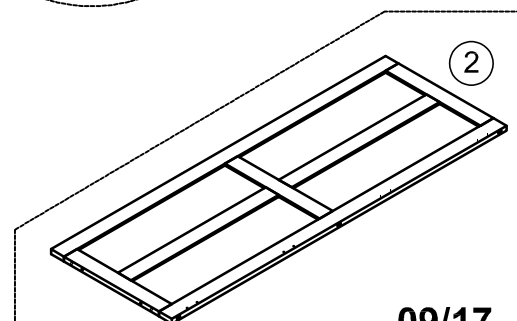

STEP1: Following below illustration.

10

6(pcs)

STEP2: Following below illustration.

10

6(pcs)