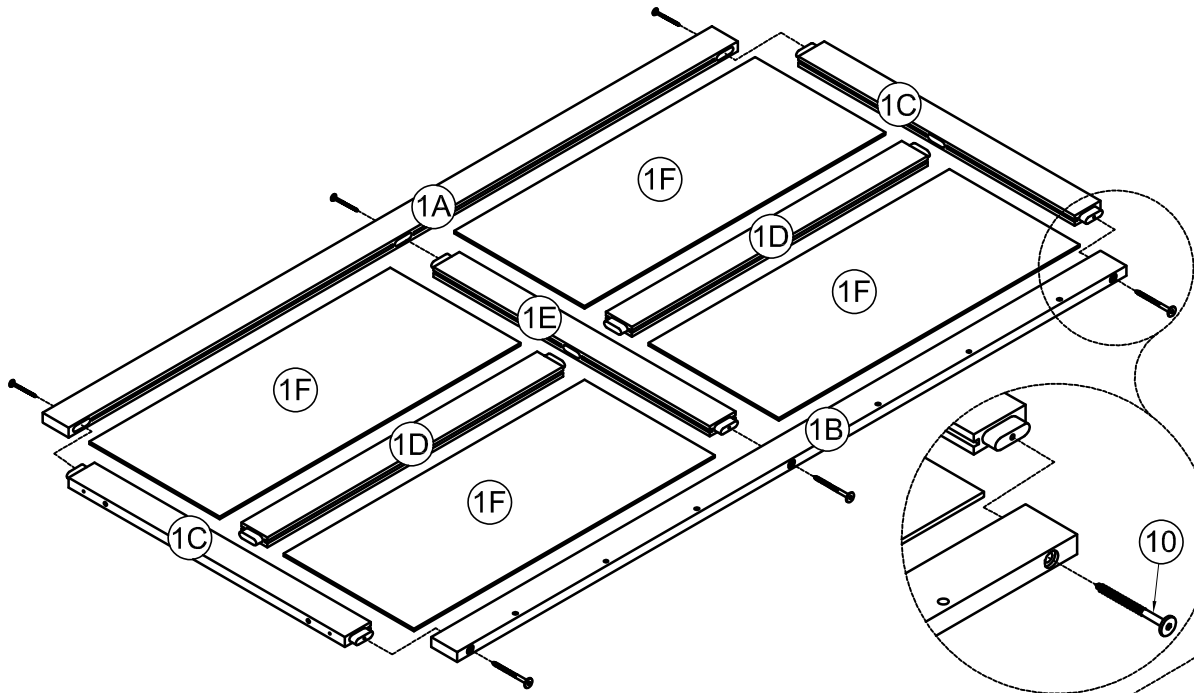

STEP1: Following below illustration.

10

6(pcs)