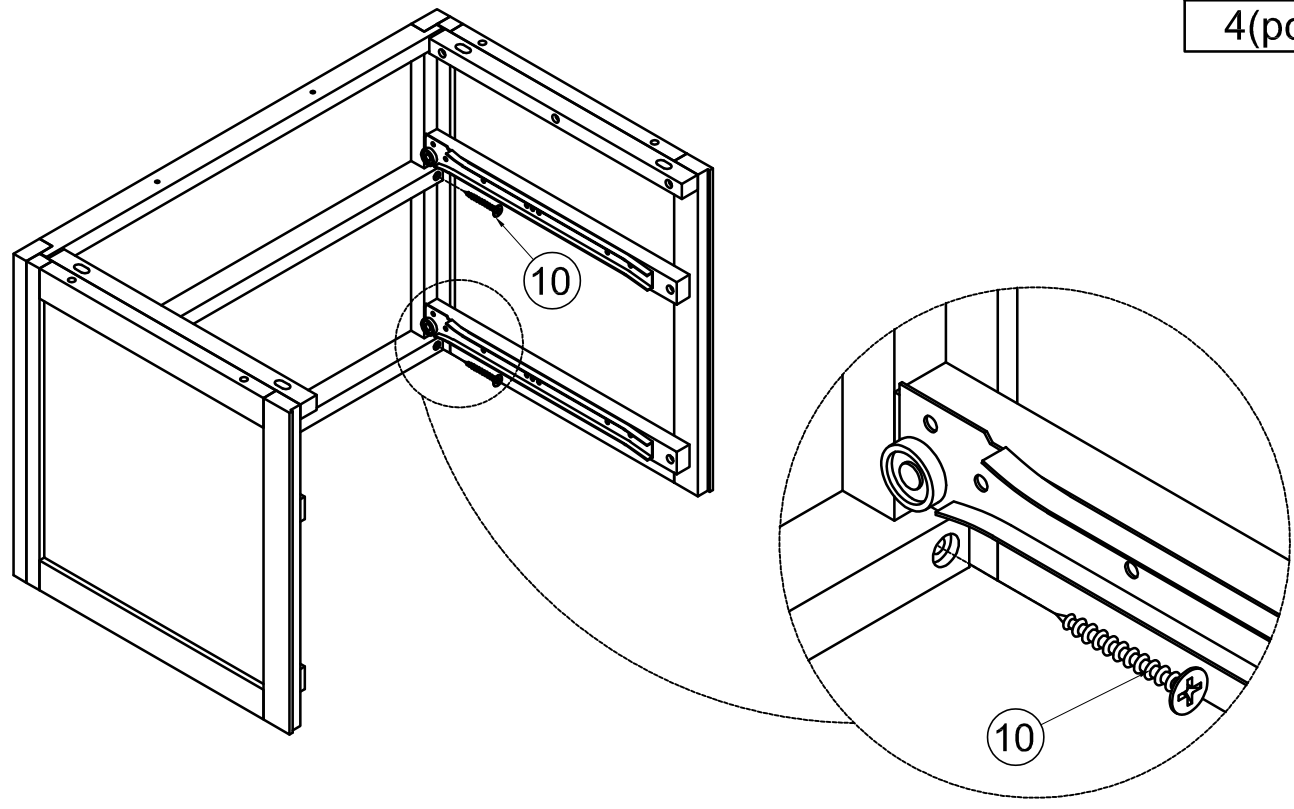

STEP1: Following below illustration.

STEP2: Following below illustration.