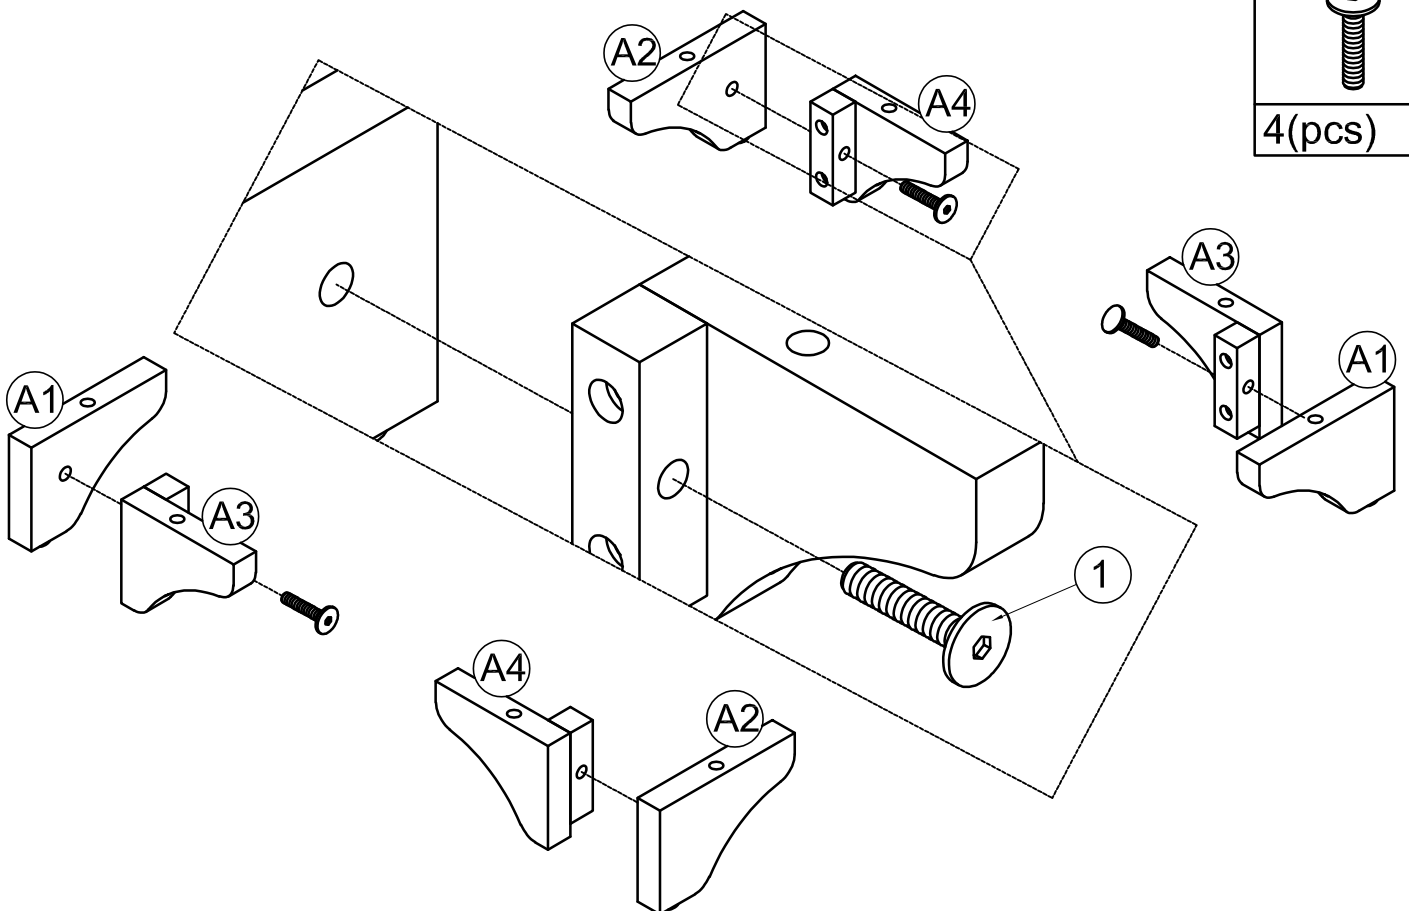

# Hardware List (Box 1-WF305273)

<p>1</p>  <p>Ø1/4" x 35 mm Hex-Head bolts 8pcs</p>	<p>2</p>  <p>M4 x 25 mm Wood Screws 3pcs</p>	<p>3</p>  <p>Handle Wood 3pcs</p>
<p>4</p>  <p>Ø8 x 30 mm Wood dowel 14pcs</p>	<p>5</p>  <p>Ø14 / Ø6 x 1 mm Washer 4pcs</p>	<p>6</p>  <p>Allen Key 1pc</p>
<p>7</p>  <p>M4 x 15 mm Wood Screws 12pcs</p>	<p>8</p>  <p>Screws 1/4" x50 6pcs</p>	<p>9</p>  <p>Đầu 13mm Screws 1/4" x60 8pcs</p>
<p>10</p>  <p>M4 x 20 mm Wood Screws 4pcs</p>	<p>11</p>  <p>M4 x 30 mm Wood Screws 20pcs</p>	

**Assembly Tools Required (Not Included)**

**STEP1:** Following below illustration.

**STEP2:** Following below illustration.

**STEP3:** Following below illustration.

8		4	
6(pcs)		4(pcs)	

**STEP4:** Following below illustration.

1	
4(pcs)	

**STEP5:** Following below illustration.

- |        |  |
|--------|--|
| 9      |  |
| 8(pcs) |  |

**STEP6:** Following below illustration.

- |        |   |
|--------|---|
| 1      |  |
| 4(pcs) |   |
| 5      |  |
| 4(pcs) |   |
| 4      |  |
| 4(pcs) |   |
| 11     |  |
| 2(pcs) |   |