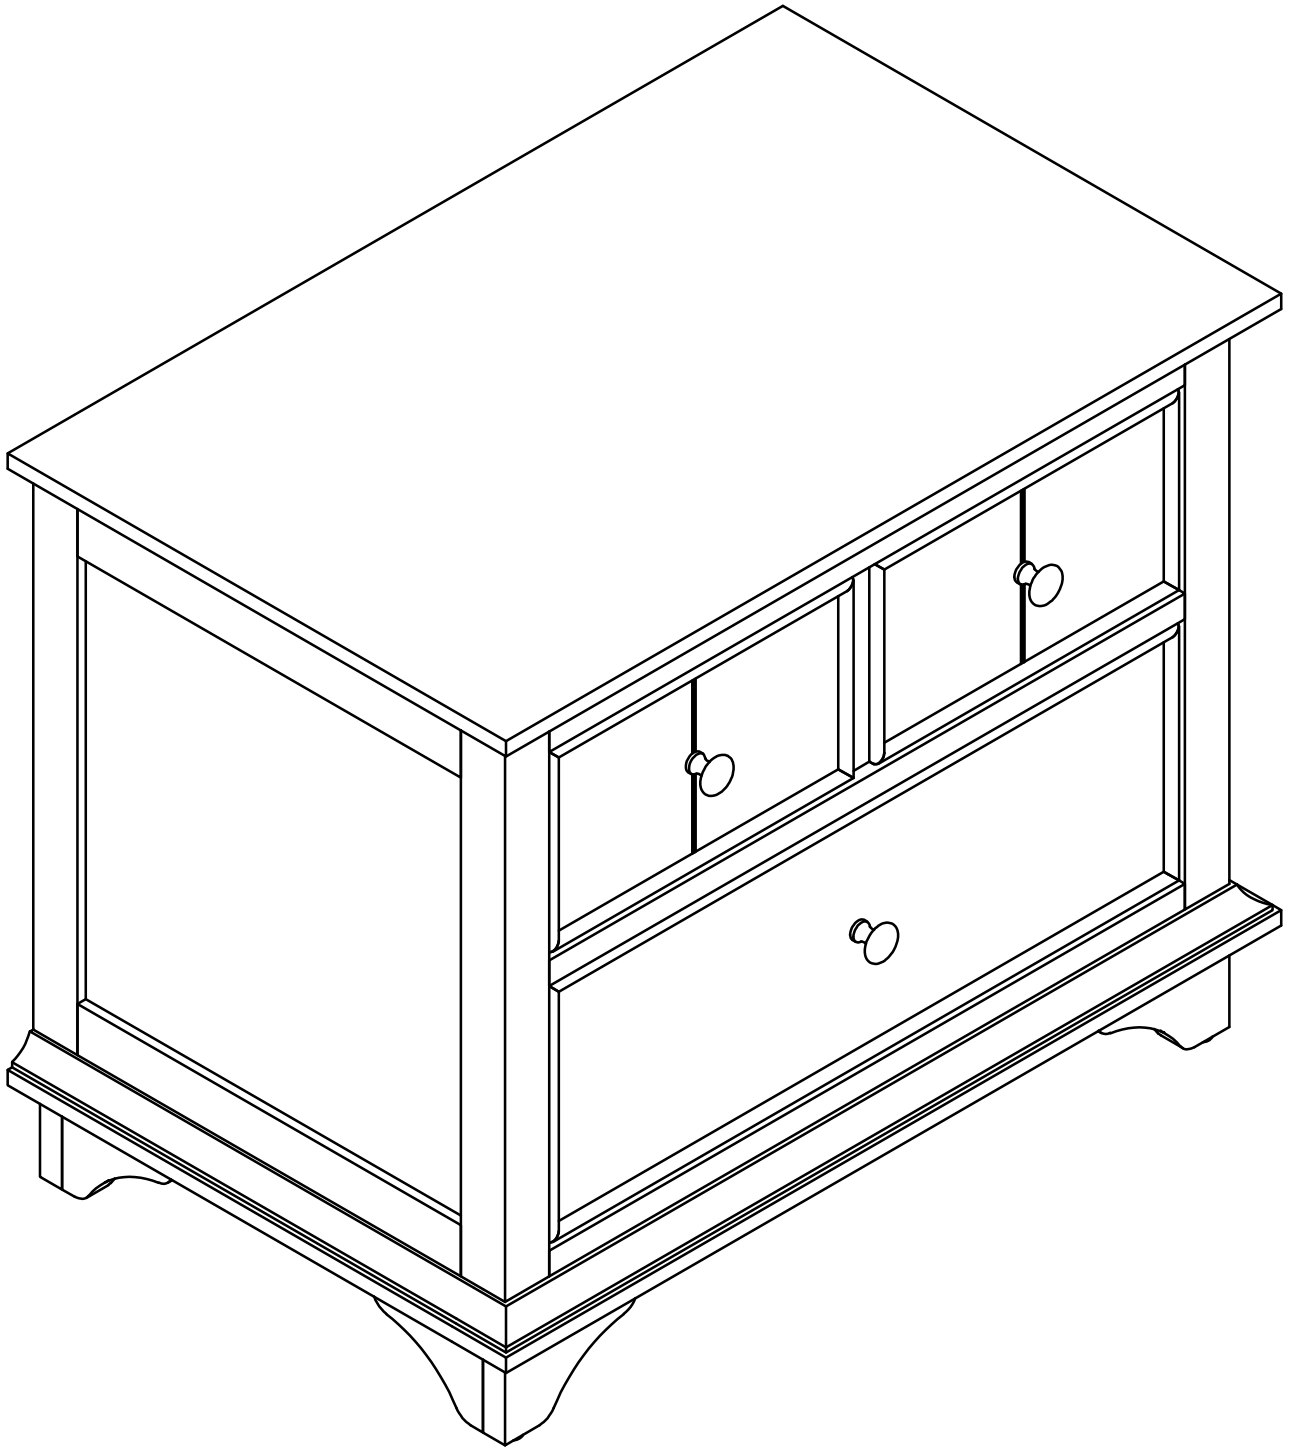

# ASSEMBLY INSTRUCTION

SKU CODE: (WF305273)