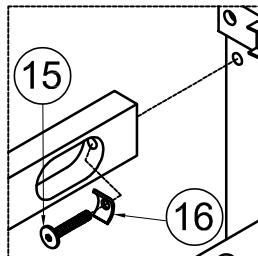

# Hardware List (Box 1-WF305295)

<p>1</p>  <p>Ø1/4" x 35 mm Hex-Head bolts 8pcs</p>	<p>2</p>  <p>M4 x 25 mm Wood Screws 9pcs</p>	<p>3</p>  <p>Handle Wood 9pcs</p>
<p>4</p>  <p>Ø8 x 30 mm Wood dowel 18pcs</p>	<p>5</p>  <p>Ø14 / Ø6 x 1 mm Washer 4pcs</p>	<p>6</p>  <p>Allen Key 1pc</p>
<p>7</p>  <p>M4 x 15 mm Wood Screws 35pcs</p>	<p>8</p>  <p>Screws 1/4" x50 6pcs</p>	<p>9</p> <p>Đầu 13mm</p>  <p>Screws 1/4" x60 8pcs</p>
<p>10</p>  <p>M4 x 20 mm Wood Screws 8pcs</p>	<p>11</p>  <p>M4 x 30 mm Wood Screws 58pcs</p>	<p>12</p>  <p>1pc</p>
<p>13</p>  <p>2pcs</p>	<p>14</p>  <p>M4 x 40 mm Wood Screws 4pcs</p>	<p>15</p>  <p>Ø1/4" x 45 mm Hex-Head bolts 4pcs</p>
<p>16</p>  <p>4pcs</p>	<p>17</p>  <p>Screws 1/4" x70 2pcs</p>	

**Assembly Tools Required (Not Included)**

**STEP1:** Following below illustration.

14		17	
4(pcs)		2(pcs)	

**STEP2:** Following below illustration.

15	
4(pcs)	
4	
10(pcs)	
16	
4(pcc)	

**STEP3:** Following below illustration.