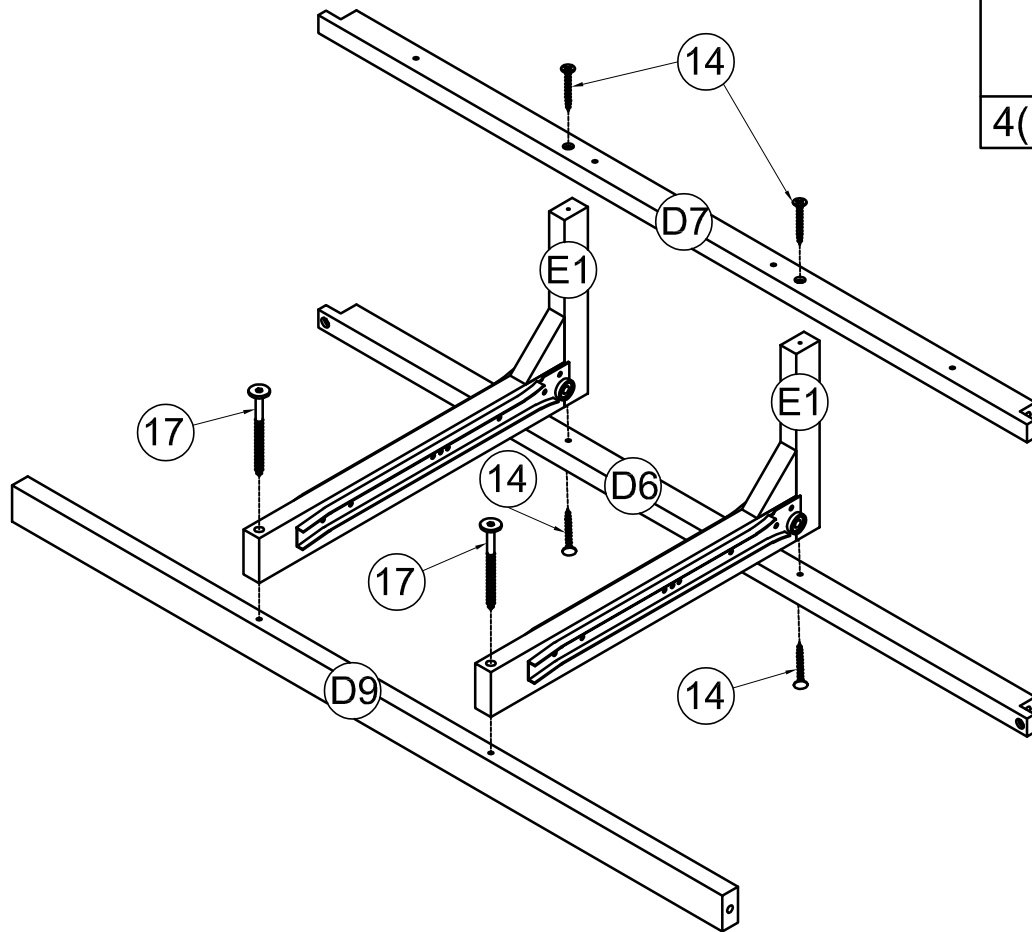

STEP1: Following below illustration.

14		17	
4(pcs)		2(pcs)