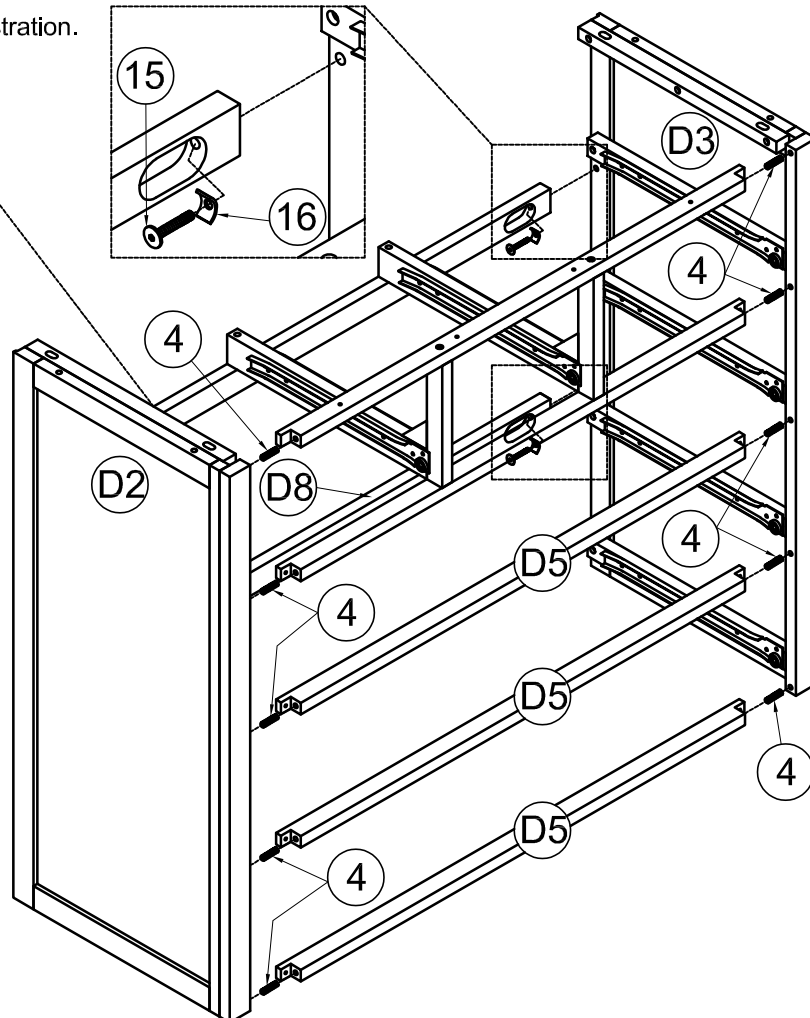

# Part List & Hardware List (Box 1-WF305295)

E6

Drawer Rear-3pcs

E7

Drawer Bottom Panels-3pcs

E8

Drawer front -3pcs

E9

# Hardware List (Box 1-WF305295)

<p>1</p>  <p>Ø1/4" x 35 mm Hex-Head bolts 8pcs</p>	<p>2</p>  <p>M4 x 25 mm Wood Screws 9pcs</p>	<p>3</p>  <p>Handle Wood 9pcs</p>
<p>4</p>  <p>Ø8 x 30 mm Wood dowel 18pcs</p>	<p>5</p>  <p>Ø14 / Ø6 x 1 mm Washer 4pcs</p>	<p>6</p>  <p>Allen Key 1pc</p>
<p>7</p>  <p>M4 x 15 mm Wood Screws 35pcs</p>	<p>8</p>  <p>Screws 1/4" x50 6pcs</p>	<p>9</p> <p>Đầu 13mm</p>  <p>Screws 1/4" x60 8pcs</p>
<p>10</p>  <p>M4 x 20 mm Wood Screws 8pcs</p>	<p>11</p>  <p>M4 x 30 mm Wood Screws 58pcs</p>	<p>12</p>  <p>1pc</p>
<p>13</p>  <p>2pcs</p>	<p>14</p>  <p>M4 x 40 mm Wood Screws 4pcs</p>	<p>15</p>  <p>Ø1/4" x 45 mm Hex-Head bolts 4pcs</p>
<p>16</p>  <p>4pcs</p>	<p>17</p>  <p>Screws 1/4" x70 2pcs</p>	

**Assembly Tools Required (Not Included)**

**STEP1:** Following below illustration.

14		17	
4(pcs)		2(pcs)	

**STEP2:** Following below illustration.

15	
4(pcs)	
4	
10(pcs)	
16	
4(pcc)	

**STEP3:** Following below illustration.