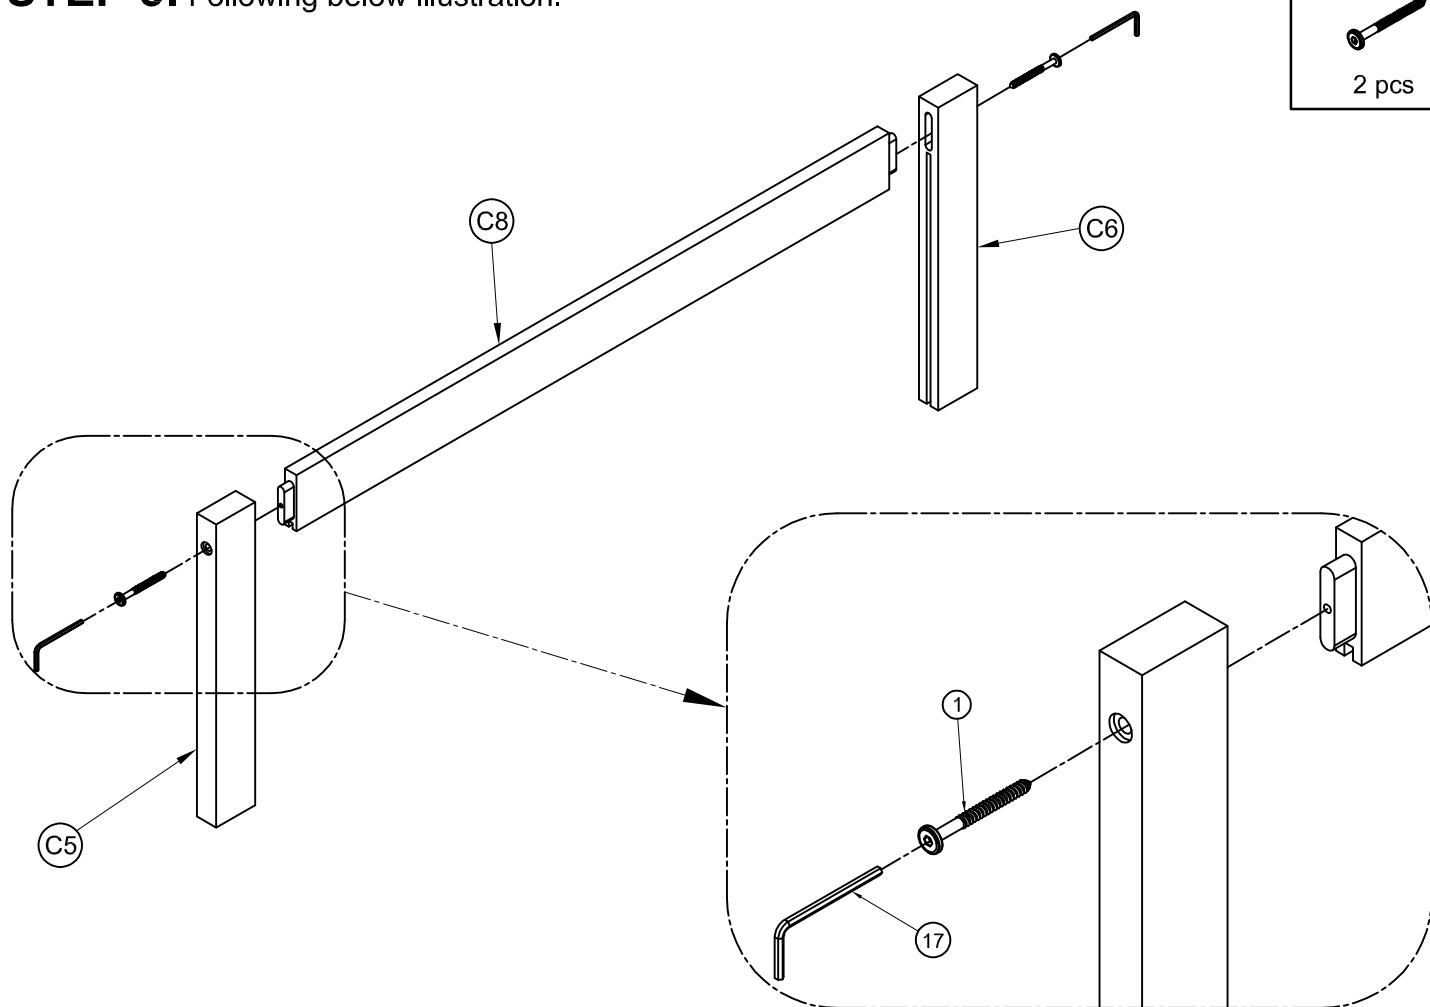

STEP 3: Following below illustration.